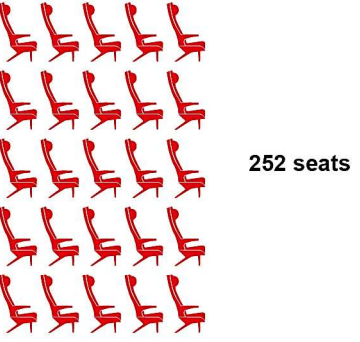

Premium Economy – The new travel class with more service

Key Facts

The seat

Premium Economy

- 2x 23 kg baggage allowance
- Hand luggage 1x 8 kg
- Amenity kit
- Premium dish offer with menu
- More comfort at the seat
- Bigger screens